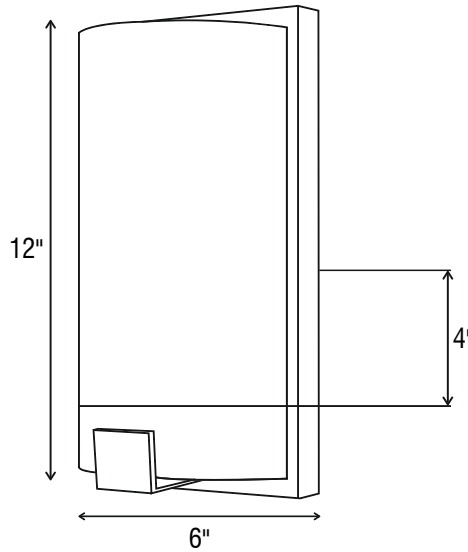

Job Name:

Catalog Number:

Type:

WS1004 | WALL SCONCE COLLECTION

PRODUCT IMAGE

- **Finish:** Dark Bronze
- **Shade Material:** White Frosted Acrylic
- **Input:** 120V/60Hz
- **Power:** 16W High Volt LED, 6500K
- **Connection Type:** Hardwire Connection
- **Dimensions:** 6" W x 12" H x 4" D
- **Certification:** ETL Listed
- **Warranty:** 3 Years

DIMENSIONS

ORDERING INFORMATION

EXAMPLE ORDERING NUMBER : WS1004-ND-120-16-DB-WFA

Family	Dimming	Input	Power / Lumens / CCT	Finish	Shade Finish	Options
WS1004	D - Dimming ND - Non-Dimming	120 - 120V 277 - 277V UNV - Universal	16 - 16W, 1280LM, 6500K	DB - Dark Bronze	WFA - White Frosted Acrylic	Blank - Not required