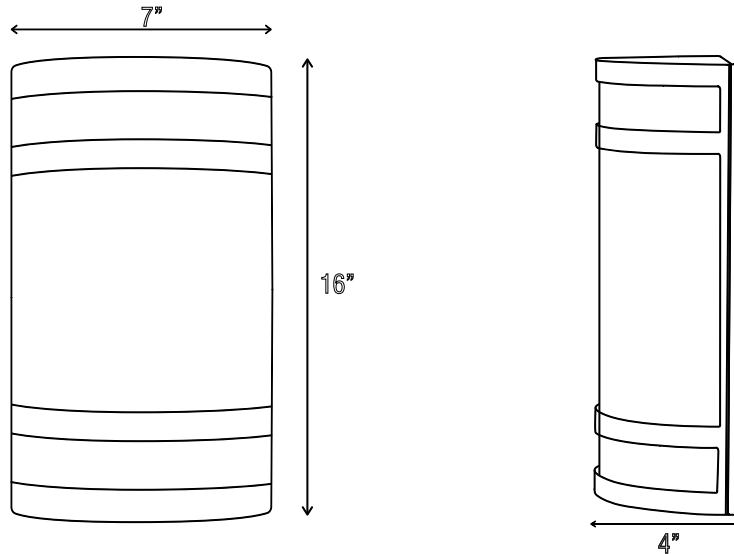

Job Name:

Catalog Number:

Type:

WS1002 | WALL SCONCE COLLECTION

PRODUCT IMAGE

- **Finish:** Chrome Coated
- **Shade Material:** Frosted Acrylic
- **Input:** 120V/60Hz
- **Power:** 16W High Volt LED, 6500K
- **Connection Type:** Hardwire Connection
- **Dimensions:** 7" W x 12" H x 4" D
- **Certification:** ETL Listed
- **Warranty:** 3 Years

DIMENSIONS

ORDERING INFORMATION

EXAMPLE ORDERING NUMBER : WS1002-ND-120-16-C-FWA

Family	Dimming	Input	Power / Lumens / CCT	Finish	Shade Finish	Options
WS1002	D - Dimming ND - Non-Dimming	120 - 120V 277 - 277V UNV - Universal	16 - 16W, 1280LM, 6500K	C - Chrome Coated	FWA - Frosted White Acrylic	Blank - Not required