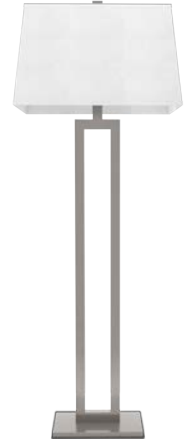

## PRODUCT IMAGE

**Desk Lamp**

**Single Table Lamp**

**Twin Table Lamp**

**Floor Lamp**

- **Finish:** Chrome
- **Shade:** Pure White Linen
- **Socket Type:** 2 x E26 Sockets (Bulbs Not Included)
- **Switch:** 1 x Rocker Switch at base
- **Outlet:** 1 x Convenience Outlet at base
- **Connection Type:** Plug In
- **Dimensions:** 14" W x 28" H
- **Material:** Metal Body
- **Certification:** UL Listed

- **Finish:** Brushed Nickel
- **Shade:** Pure White Linen
- **Socket Type:** 1 x E26 Sockets (Bulbs Not Included)
- **Switch:** 1 x Rocker Switch at base
- **Charging:** 1 x USB Fast Charge Socket at base
- **Outlet:** 1 x Convenience Outlet at base
- **Connection Type:** Plug In
- **Dimensions:** 13" W x 27.5" H x 7" D
- **Material:** Metal Body
- **Certification:** UL Listed

- **Finish:** Brushed Nickel
- **Shade:** Pure White Linen
- **Socket Type:** 2 x E26 Sockets (Bulbs Not Included)
- **Switch:** 2 x Rocker Switch at base
- **Charging:** 1 x USB Fast Charge Socket at base
- **Outlet:** 2 x Convenience Outlet at base
- **Connection Type:** Plug In
- **Dimensions:** 13" W x 27.5" H x 7" D
- **Material:** Metal Body
- **Certification:** UL Listed

- **Finish:** Brushed Nickel
- **Shade:** Pure White Linen
- **Socket Type:** 1 x E26 Sockets (Bulbs Not Included)
- **Switch:** Push Through Socket
- **Connection Type:** Plug In
- **Dimensions:** 16" W x 62" H x 8" D
- **Material:** Metal Body
- **Certification:** UL Listed