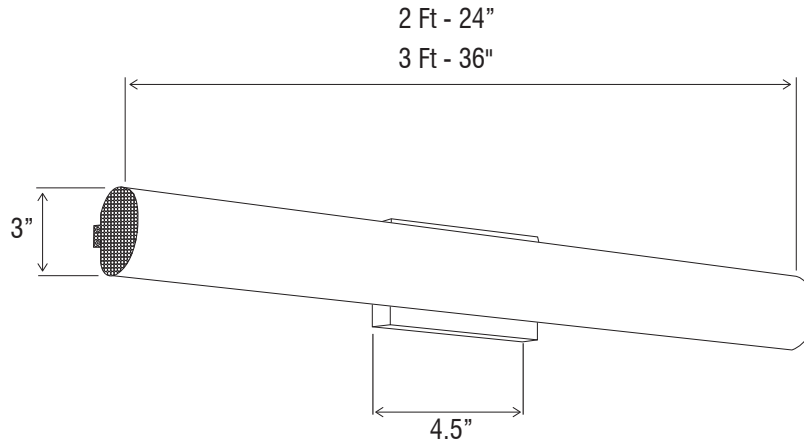

### PRODUCT IMAGE

- **Finish:** Brushed Nickel
- **Shade Material:** Frosted White Glass
- **Input:** 120V/60Hz
- **Socket:** In-Built LED
- **CCT:** 6500K (Other CCT's Available on Request)
- **Connection Type:** Hardwired
- **Dimensions:** 2FT - 24" W x 3" H x 4.5" D | 3FT - 36" W x 3" H x 4.5" D
- **Certification:** ETL Listed
- **Warranty:** 3-Years

### DIMENSIONS