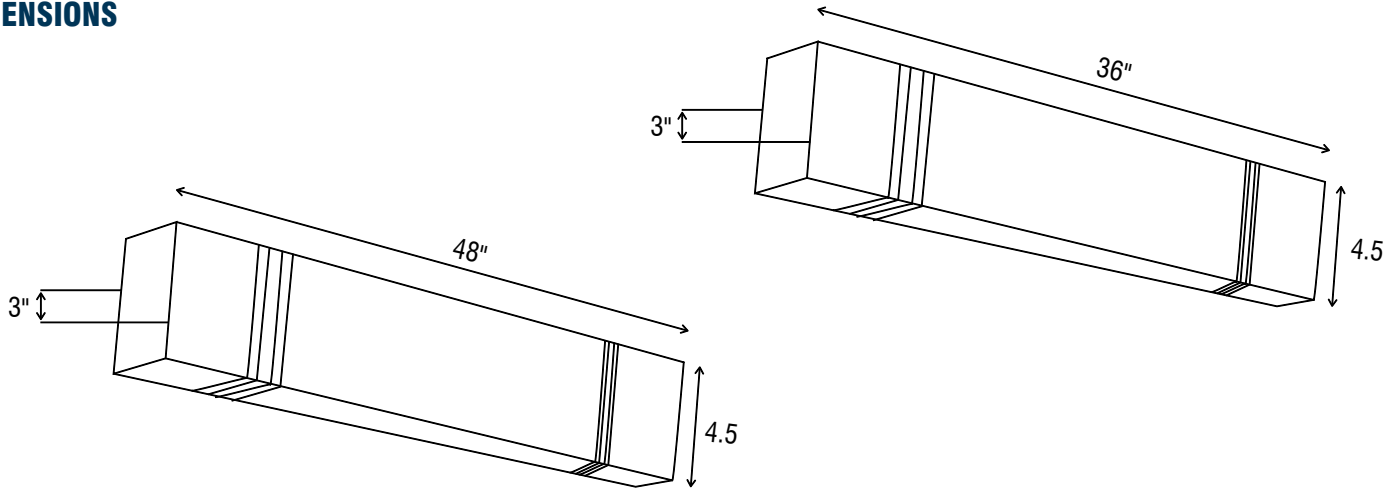

Job Name:

Catalog Number:

Type:

VT9001 | VANITY LIGHT COLLECTION

PRODUCT IMAGE

- **Finish:** Brushed Nickel
- **Shade Material:** White Acrylic
- **Input:** 120V/60Hz
- **Socket Type:** T8
- **Number of Sockets:** 2 x T8 (T8's Not Included)
- **Connection Type:** Double Ended
- **Dimensions:** 3FT - 36" W x 5" H x 4" D | 4FT - 48" W x 5" H x 4" D
- **Certification:** ETL Listed
- **Warranty:** 5 Years

DIMENSIONS

ORDERING INFORMATION

EXAMPLE ORDERING NUMBER : VT9001-ND-120-2T8-BN-WHA

Family	Dimming	Input	Socket Type / Connection Type	Finish	Shade Finish	Options
VT9001 (3FT)	D - Dimming ND - Non-Dimming	120 - 120V 277 - 277V UNV - Universal	2T8 - 2 x T8 (Double Ended)	BN - Brushed Nickel	WHA - White Acrylic	Blank - Not required
VT9002 (4FT)						