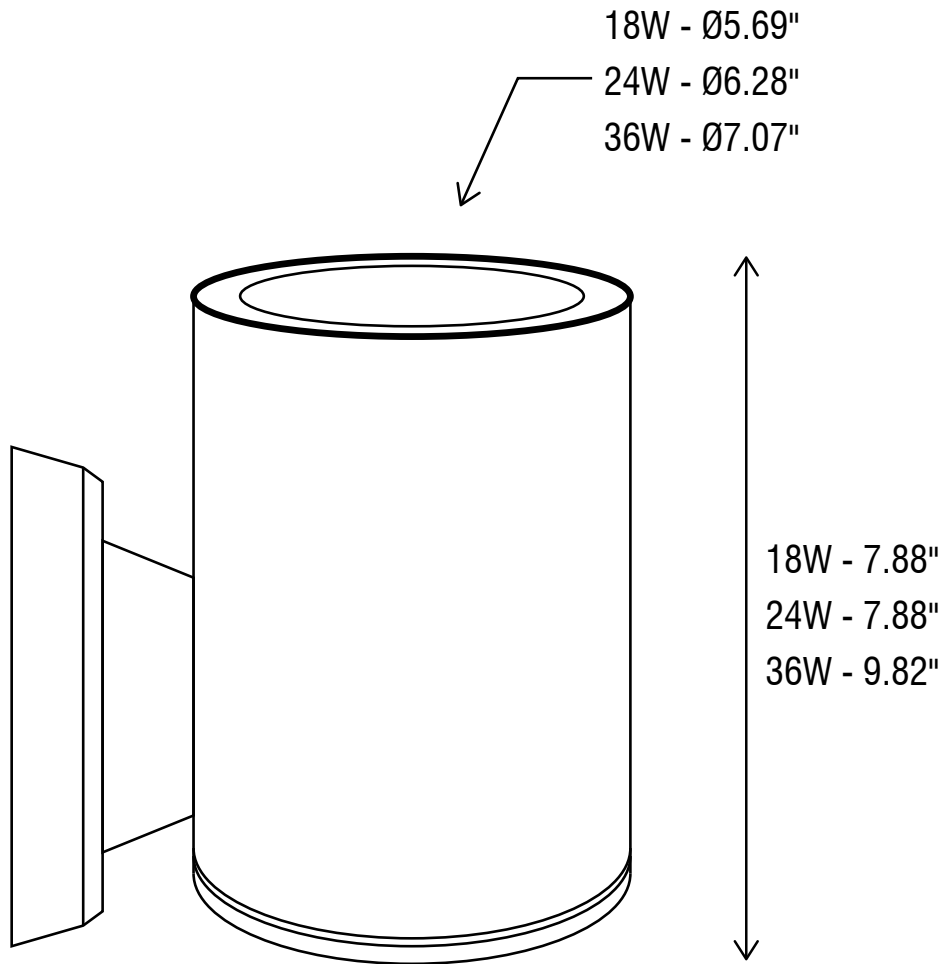

Job Name:

Catalog Number:

Type:

UPDNSH SERIES | EXTERIOR UP OR DOWN LIGHT

FEATURES

- Available wattage range: 18 watts to 36 watts
- Equal and even illumination in any direction, either up side or down side
- Available in: Round or Square shape
- All versions rated for 30,000 hours life
- Suitable for wet locations: IP65

ORDERING INFORMATION

EXAMPLE ORDERING NUMBER : UPDNSH-ND-120-18-Y-80-WH-RD

RoHS
Compliant

Wet Location

Family	Dimming	Input	Power/Lumens	CCT	CRI	Finish	Beam Angle	Options
UPDNSH	D - Dimming	120 - 120V	18 - 18W x 1	RGB - RGB	80 - 80 CRI	WH - White	5 - 5° Degree	Blank - Not required
	ND - Non-Dimming	277 - 277V	24 - 24W x 1	R - Red	90 - 90 CRI	BK - Black	15 - 15° Degree	EM - Factory installed EM battery
		UNV - Universal	36 - 36W x 1	G - Green		BZ - Bronze	30 - 30° Degree	backup
				B - Blue		GR - Gray	WW - Wall Washer	
				P - Pink		C - Custom	C - Custom	
				W - White				
				V - Violet				
				Y - Yellow				
				C - Custom				

Job Name:

Catalog Number:

Type:

UPDNSH SERIES | EXTERIOR UP OR DOWN LIGHT

DIMENSIONS

*DUE TO THE CHANGES OF CONSTANT IMPROVEMENT IN LED TECHNOLOGY, ALL DETAILS ARE SUBJECT TO CHANGE WITHOUT NOTICE. CONSULT FACTORY FOR UP TO DATE INFORMATION.