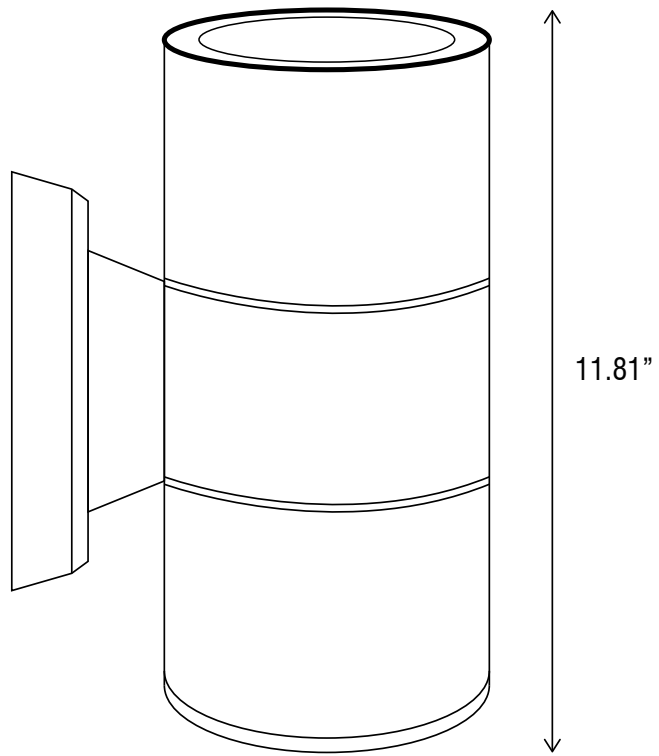

### DIMENSIONS

- 12W - Ø4.25"
- 18W - Ø5.70"
- 24W - Ø6.30"
- 36W - Ø7.10"

\*DUE TO THE CHANGES OF CONSTANT IMPROVEMENT IN LED TECHNOLOGY, ALL DETAILS ARE SUBJECT TO CHANGE WITHOUT NOTICE. CONSULT FACTORY FOR UP TO DATE INFORMATION.