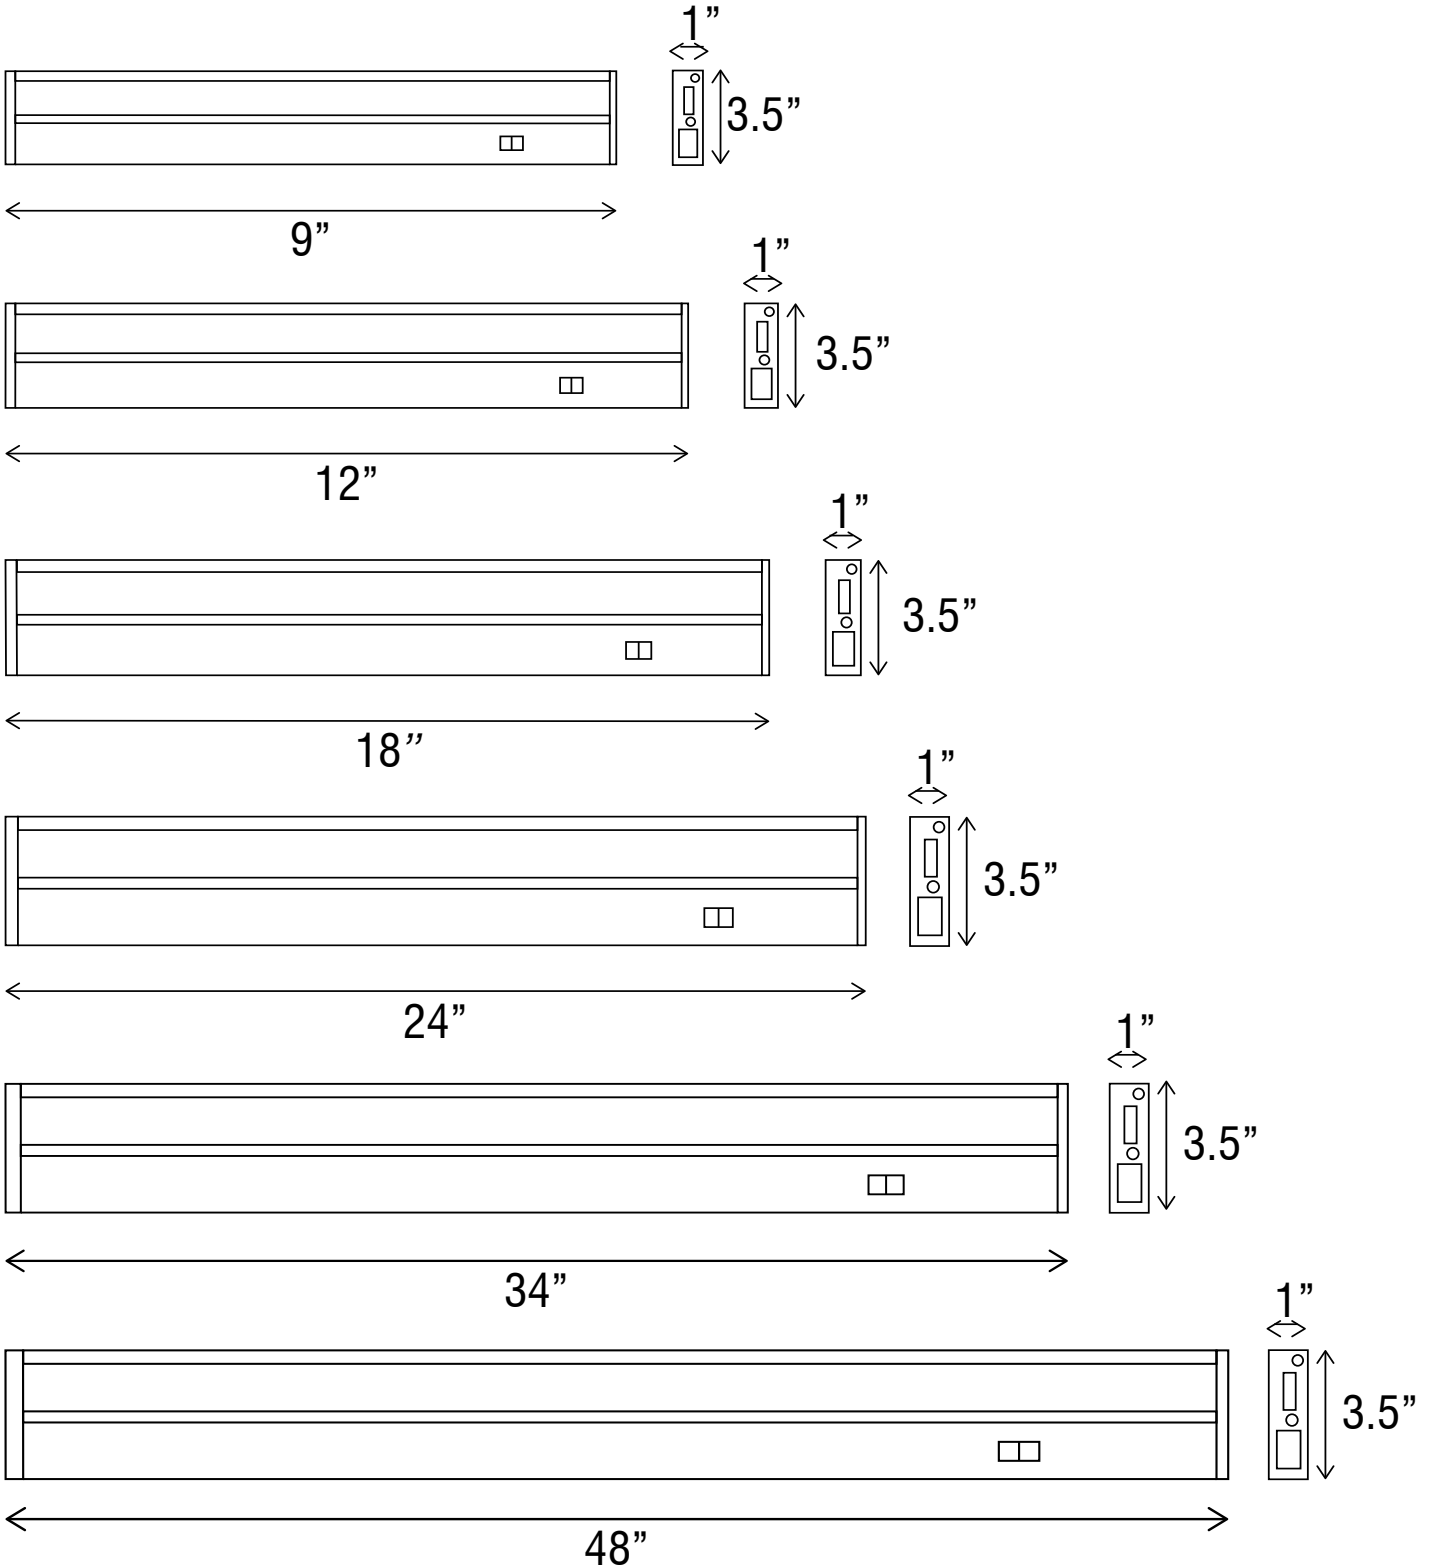

Job Name:

UC1400 SERIES | UNDER CABINET LIGHT

DIMENSIONS

*DUE TO THE CHANGES OF CONSTANT IMPROVEMENT IN LED TECHNOLOGY, ALL DETAILS ARE SUBJECT TO CHANGE WITHOUT NOTICE. CONSULT FACTORY FOR UP TO DATE INFORMATION.