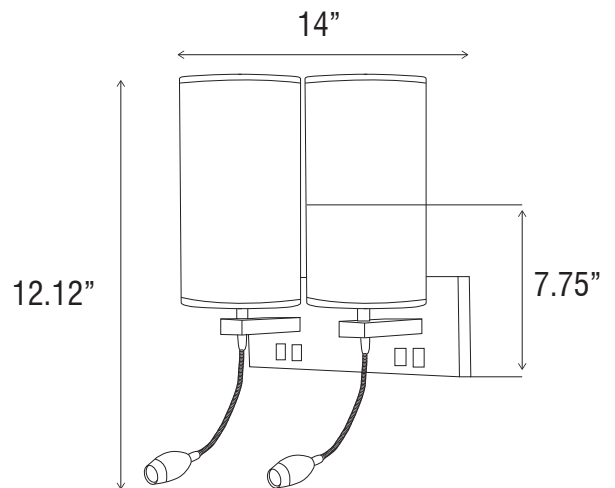

Twin Headboard Light

*DUE TO THE CHANGES OF CONSTANT IMPROVEMENT IN LED TECHNOLOGY, ALL DETAILS ARE SUBJECT TO CHANGE WITHOUT NOTICE. CONSULT FACTORY FOR UP TO DATE INFORMATION.