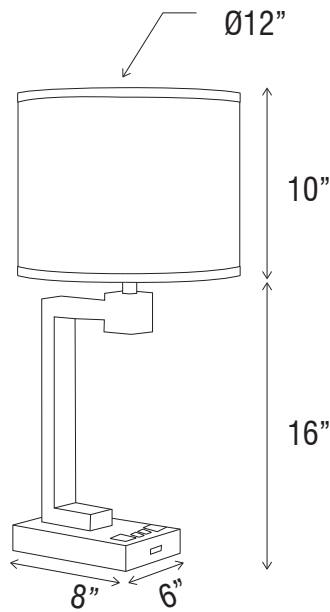

Single Headboard Light

- **Finish:** Brushed Nickel
- **Shade:** Pure White Linen
- **Socket Type:** 1 x E26 Sockets (Bulbs Not Included)
- **Switch:** 1 x Rocker Switch at base
- **Outlet:** 1 x Convenience Outlet at base
- **Light:** 1W x LED With Switch at base
- **Connection Type:** Plug In
- **Material:** Metal Body
- **Certification:** UL Listed

Twin Headboard Light

- **Finish:** Brushed Nickel
- **Shade:** Pure White Linen
- **Socket Type:** 2 x E26 Sockets (Bulbs Not Included)
- **Switch:** 2 x Rocker Switch at base
- **Outlet:** 2 x Convenience Outlet at base
- **Light:** 1W x 2 LEDs With Switch at base
- **Connection Type:** Plug In
- **Material:** Metal Body
- **Certification:** UL Listed

Job Name:

Catalog Number:

Type:

BPTYC | TRULY YOURS COLLECTION

DIMENSIONS

Desk Lamp

**Single Table Lamp
&
Twin Table Lamp**

Floor Lamp