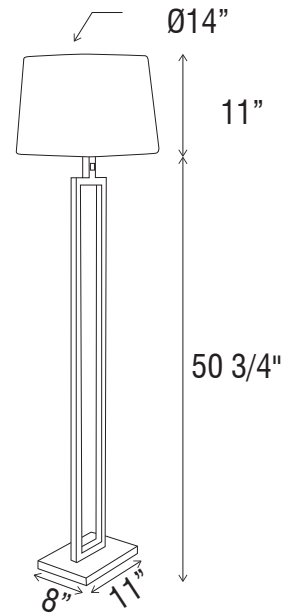

Single Headboard Light

- **Finish:** Brushed Nickel
- **Shade:** Pure White Linen
- **Socket Type:** 1 x E26 Sockets (Bulbs Not Included)
- **Switch:** 1 x Rocker Switch at base
- **Outlet:** 1 x Convenience Outlet at base
- **Light:** 1W x LED With Switch at base
- **Connection Type:** Plug In
- **Material:** Metal Body
- **Certification:** UL Listed

Twin Headboard Light

- **Finish:** Brushed Nickel
- **Shade:** Pure White Linen
- **Socket Type:** 2 x E26 Sockets (Bulbs Not Included)
- **Switch:** 2 x Rocker Switch at base
- **Outlet:** 2 x Convenience Outlet at base
- **Light:** 1W x 2 LEDs With Switch at base
- **Connection Type:** Plug In
- **Material:** Metal Body
- **Certification:** UL Listed

Job Name:

Catalog Number:

Type:

BPTYC | TRULY YOURS COLLECTION

DIMENSIONS

Desk Lamp

**Single Table Lamp
&
Twin Table Lamp**

Floor Lamp