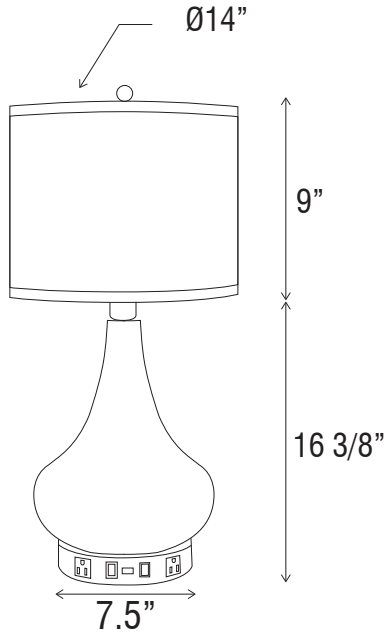

Single Headboard Light

- **Finish:** Brushed Nickel
- **Shade:** Pure White Linen
- **Socket Type:** 1 x E26 Sockets (Bulbs Not Included)
- **Switch:** 1 x Rocker Switch at base
- **Outlet:** 1 x Convenience Outlet at base
- **Light:** 1W x LED With Switch at base
- **Connection Type:** Plug In
- **Material:** Metal Body
- **Certification:** UL Listed

Twin Headboard Light

- **Finish:** Brushed Nickel
- **Shade:** Pure White Linen
- **Socket Type:** 2 x E26 Sockets (Bulbs Not Included)
- **Switch:** 2 x Rocker Switch at base
- **Outlet:** 2 x Convenience Outlet at base
- **Light:** 1W x 2 LEDs With Switch at base
- **Connection Type:** Plug In
- **Material:** Metal Body
- **Certification:** UL Listed

Job Name:

Catalog Number:

Type:

BPTYC | TRULY YOURS COLLECTION

DIMENSIONS

Desk Lamp

**Single Table Lamp
&
Twin Table Lamp**

Floor Lamp