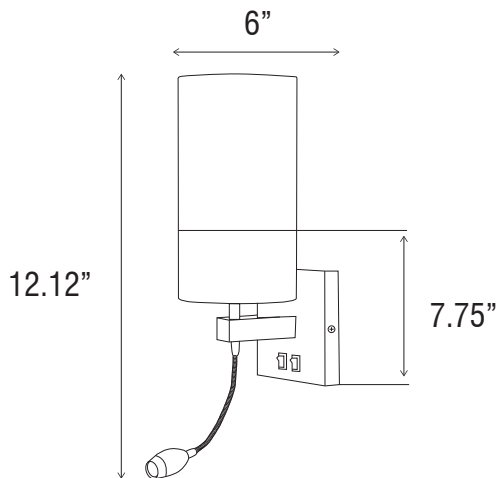

Single Headboard Light