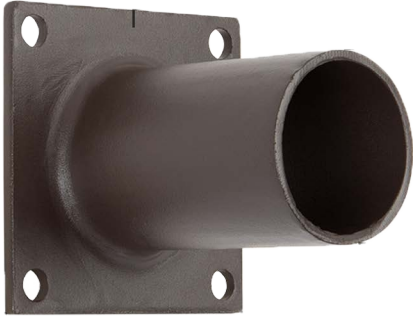

Straight Arm Wall Mount Bracket

PRODUCT IMAGE

- This wall mount tenon extension can be mounted on any flat surface. The single tenon has a 2.36 in O.D.
- **Material:** Steel
- **Color:** Dark Bronze (Custom Color On-Request)
- **Tenon Length:** 4 inch
- **Total Height:** 4 inch
- **Weight:** 1.54 lbs