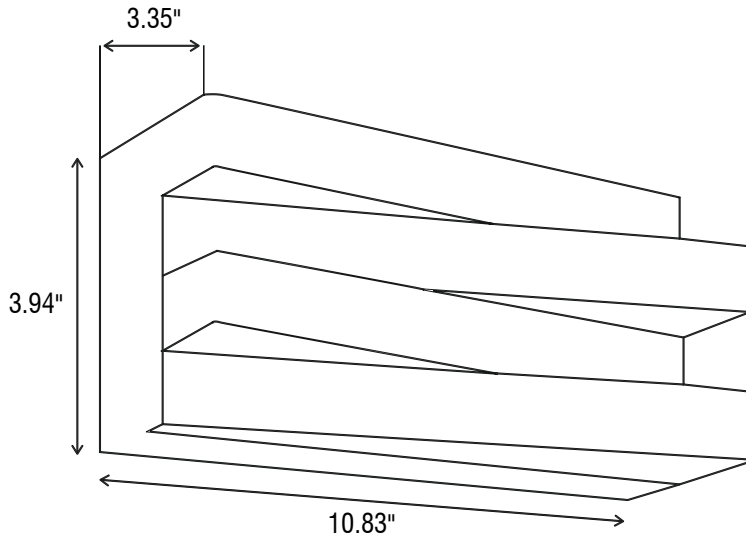

## PRODUCT IMAGE

- **Finish:** White
- **Body Material:** High Quality Aluminum + Polycarbonate
- **Input:** 120V/60Hz
- **Power:** 16W High Volt LED, 6500K
- **Connection Type:** Hardwire Connection
- **Dimensions:** 10.83" W x 3.94" H x 3.35" D
- **Certification:** UL Listed Control Gear
- **Warranty:** 3 Years

## DIMENSIONS