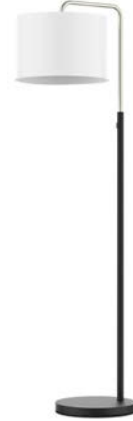

Job Name:

Catalog Number:

Type:

BPRDC | RADIANCE COLLECTION

PRODUCT IMAGE

Single Table Lamp

Twin Table Lamp

Floor Lamp

- **Finish:** Brushed Nickel with Black
- **Shade:** Pure White Linen
- **Socket Type:** 1 x E26 Sockets (Bulbs Not Included)
- **Switch:** 1 x Rocker Switch at base
- **Outlet:** 1 x Convenience Outlet at base
- **Charging:** 1 x USB Fast Charge Socket
- **Connection Type:** Plug In
- **Dimensions:** 12.75" W x 23" H x 10" D
- **Material:** Metal Body
- **Certification:** UL Listed

- **Finish:** Brushed Nickel with Black
- **Shade:** Pure White Linen
- **Socket Type:** 2 x E26 Sockets (Bulbs Not Included)
- **Switch:** 2 x Rocker Switch at base
- **Outlet:** 2 x Convenience Outlet at base
- **Charging:** 1 x USB Fast Charge Socket
- **Connection Type:** Plug In
- **Dimensions:** 12.75" W x 23" H x 10" D
- **Material:** Metal Body
- **Certification:** UL Listed

- **Finish:** Brushed Nickel with Black
- **Shade:** Pure White Linen
- **Socket Type:** 1 x E26 Sockets (Bulbs Not Included)
- **Switch:** 1 x Rocker Switch at base
- **Connection Type:** Plug In
- **Dimensions:** 15" W x 60" H x 18.75" D
- **Material:** Metal Body
- **Certification:** UL Listed