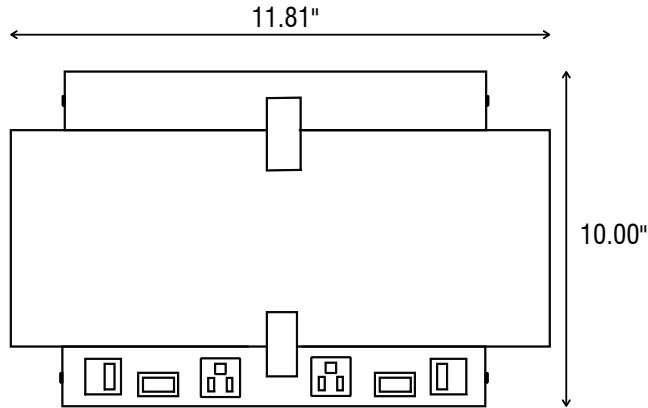

Job Name:

Catalog Number:

Type:

HBCUBE | LED CUBE WALL LIGHT

DIMENSIONS

Single Headboard Light

Twin Headboard Light

Twin Headboard Light 2xWidth