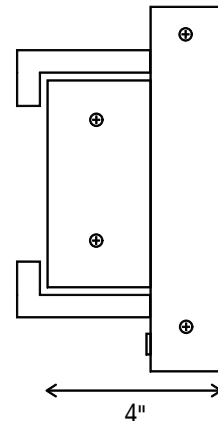

Job Name:

Catalog Number:

Type:

HBCUBE | LED CUBE WALL LIGHT

PRODUCT IMAGE

Single Headboard Light

Twin Headboard Light

Twin Headboard Light 2xWidth

Job Name:

Catalog Number:

Type:

HBCUBE | LED CUBE WALL LIGHT

DIMENSIONS

Single Headboard Light

Twin Headboard Light

Twin Headboard Light 2xWidth