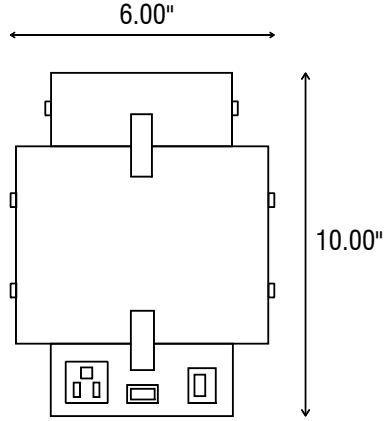

Job Name:

Catalog Number:

Type:

HBCUBE | LED CUBE WALL LIGHT

DIMENSIONS

Single Headboard Light

Twin Headboard Light

Twin Headboard Light 2xWidth