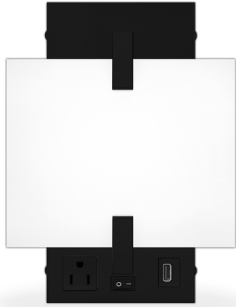

Job Name:

Catalog Number:

Type:

HBCUBE | LED CUBE WALL LIGHT

PRODUCT IMAGE

Single Headboard Light

Twin Headboard Light

Twin Headboard Light 2xWidth

- **Finish:** Black Powder Coat
- **Shade:** Frosted Acrylic
- **Socket Type:** Integrated LED
- **Power:** 12W High Volt LED
- **Switch:** 1 x Rocker Switch at base
- **Charging:** 1 x USB 2.1A Fast Charge Socket at base
- **Outlet:** 1 x Convenience at base
- **Connection Type:** Hardwired
- **Material:** Metal Body
- **Certification:** ETL Listed

- **Finish:** Black Powder Coat
- **Shade:** Frosted Acrylic
- **Socket Type:** Integrated LED
- **Power:** 24W High Volt LED
- **Switch:** 2 x Rocker Switch at base
- **Charging:** 2 x USB 2.1A Fast Charge Socket at base
- **Outlet:** 2 x Convenience at base
- **Connection Type:** Hardwired
- **Material:** Metal Body
- **Certification:** ETL Listed