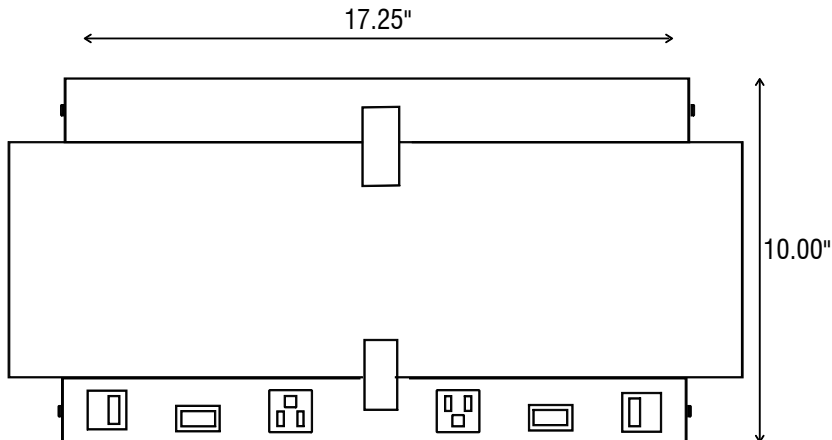

Job Name:

Catalog Number:

Type:

HBCUBE | LED CUBE WALL LIGHT

DIMENSIONS

Single Headboard Light

Twin Headboard Light

Twin Headboard Light 2xWidth