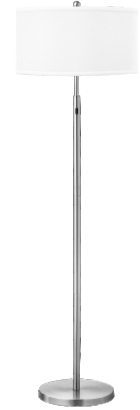

## PRODUCT IMAGE

**Desk Lamp**

**Single Table Lamp**

**Twin Table Lamp**

**Floor Lamp**

- **Finish:** Blue Tint Glass with Brushed Nickel
- **Shade:** Pure White Linen
- **Socket Type:** 1 x E26 Sockets (Bulbs Not Included)
- **Switch:** 1 x Rocker Switch at base
- **Charging:** 1 x USB Fast Charge Socket at base
- **Outlet:** 1 x Convenience Outlet at base
- **Connection Type:** Plug In
- **Dimensions:** 18" W x 59" H
- **Material:** Metal Body
- **Certification:** UL Listed

- **Finish:** Brushed Nickel
- **Shade:** Pure White Linen
- **Socket Type:** 1 x E26 Sockets (Bulbs Not Included)
- **Switch:** 1 x Rocker Switch at base
- **Charging:** 1 x USB Fast Charge Socket at base
- **Outlet:** 1 x Convenience Outlet at base
- **Connection Type:** Plug In
- **Dimensions:** 14" W x 26.5" H x 10" D
- **Material:** Metal Body
- **Certification:** UL Listed

- **Finish:** Brushed Nickel
- **Shade:** Pure White Linen
- **Socket Type:** 2 x E26 Sockets (Bulbs Not Included)
- **Switch:** 2 x Rocker Switch at base
- **Charging:** 1 x USB Fast Charge Socket at base
- **Outlet:** 2 x Convenience Outlet at base
- **Connection Type:** Plug In
- **Dimensions:** 25" W x 26" H x 10" D
- **Material:** Metal Body
- **Certification:** UL Listed

- **Finish:** Brushed Nickel
- **Shade:** Pure White Linen
- **Socket Type:** 1 x E26 Sockets (Bulbs Not Included)
- **Switch:** 1 x Rocker Switch On Body
- **Connection Type:** Plug In
- **Dimensions:** 18" W x 57" H
- **Material:** Metal Body
- **Certification:** UL Listed