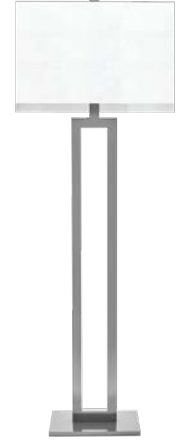

## PRODUCT IMAGE

**Desk Lamp**

**Single Table Lamp**

**Twin Table Lamp**

**Floor Lamp**

- **Finish:** Brushed Nickel
- **Shade:** Pure White Linen
- **Socket Type:** 2 x E26 Sockets (Bulbs Not Included)
- **Switch:** 2 x Rocker Switch at base
- **Charging:** 1 x USB Fast Charge Socket at base
- **Outlet:** 2 x Convenience Outlet at base
- **Connection Type:** Plug In
- **Dimensions:** 14" W x 28" H
- **Shade:** 14" Dia x 10" H
- **Base:** 7"
- **Material:** Metal Body
- **Certification:** UL Listed

- **Finish:** Brushed Nickel
- **Shade:** Pure White Linen
- **Socket Type:** 1 x E26 Sockets (Bulbs Not Included)
- **Switch:** 1 x Rocker Switch at base
- **Charging:** 1 x USB Fast Charge Socket at base
- **Outlet:** 1 x Convenience Outlet at base
- **Connection Type:** Plug In
- **Dimensions:** 14"W x 27"H x 7"D
- **Shade:** 14" W x 10" H
- **Base:** 8"
- **Material:** Metal Body
- **Certification:** UL Listed

- **Finish:** Brushed Nickel
- **Shade:** Pure White Linen
- **Socket Type:** 2 x E26 Sockets (Bulbs Not Included)
- **Switch:** 2 x Rocker Switch at base
- **Charging:** 1 x USB Fast Charge Socket at base
- **Outlet:** 2 x Convenience Outlet at base
- **Connection Type:** Plug In
- **Dimensions:** 14"W x 27"H x 7"D
- **Shade:** 14" W x 10" H
- **Base:** 8"
- **Material:** Metal Body
- **Certification:** UL Listed

- **Finish:** Brushed Nickel
- **Shade:** Pure White Linen
- **Socket Type:** 1 x E26 Sockets (Bulbs Not Included)
- **Switch:** Push Through Socket
- **Connection Type:** Plug In
- **Dimensions:** 18" W x 61" H x 9" D
- **Shade:** 18" W x 11" H
- **Base:** 12"
- **Material:** Metal Body
- **Certification:** UL Listed