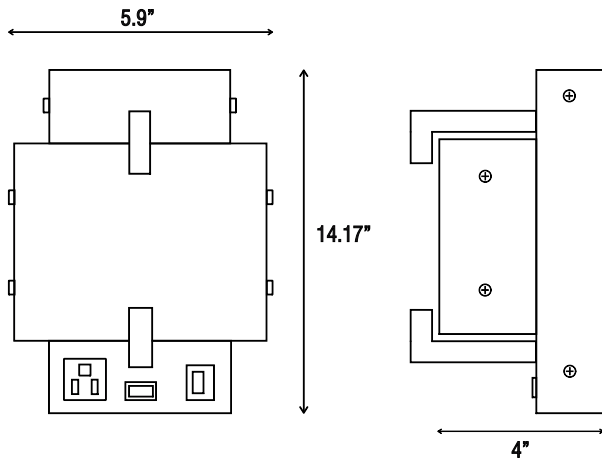

Twin Headboard Light 2xWidth

- | | | | |
|---|--|---|---|
| <ul style="list-style-type: none"> • Finish: Brushed Nickel • Shade: Frosted Acrylic • Socket Type: Integrated LED • Power: 12W High Volt LED • Switch: 1 x Rocker Switch at base • Charging: 1 x USB 2.1A Fast Charge Socket at base • Outlet: 1 x Convenience at base • Connection Type: Hardwired • Material: Metal Body • Certification: ETL Listed | <ul style="list-style-type: none"> • Finish: Brushed Nickel • Shade: Frosted Acrylic • Socket Type: Integrated LED • Power: 12W High Volt LED • Switch: No Rocker Switch at base • Charging: 1 x USB 2.1A Fast Charge Socket at base • Outlet: 1 x Convenience at base • Connection Type: Hardwired • Material: Metal Body • Certification: ETL Listed | <ul style="list-style-type: none"> • Finish: Brushed Nickel • Shade: Frosted Acrylic • Socket Type: Integrated LED • Power: 24W High Volt LED • Switch: 2 x Rocker Switch at base • Charging: 2 x USB 2.1A Fast Charge Socket at base • Outlet: 2 x Convenience at base • Connection Type: Hardwired • Material: Metal Body • Certification: ETL Listed | <ul style="list-style-type: none"> • Finish: Brushed Nickel • Shade: Frosted Acrylic • Socket Type: Integrated LED • Power: 24W High Volt LED • Switch: 2 x Rocker Switch at base • Charging: 2 x USB 2.1A Fast Charge Socket at base • Outlet: 2 x Convenience at base • Connection Type: Hardwired • Material: Metal Body • Certification: ETL Listed |
|---|--|---|---|

Job Name:

Catalog Number:

Type:

HBCUBE | LED CUBE WALL LIGHT

DIMENSIONS

Single Headboard Light

Single Headboard Light Without Switch

Twin Headboard Light