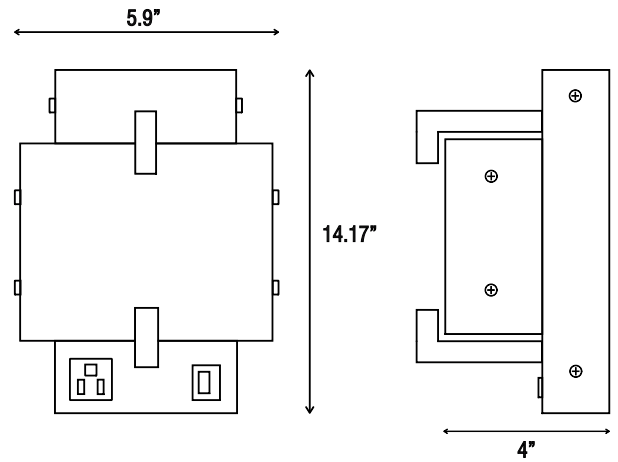

Twin Headboard Light 2xWidth

- | | | | |
|---|--|---|---|
| <ul style="list-style-type: none"> • Finish: Brushed Nickel • Shade: Frosted Acrylic • Socket Type: Integrated LED • Power: 12W High Volt LED • Switch: 1 x Rocker Switch at base • Charging: 1 x USB 2.1A Fast Charge Socket at base • Outlet: 1 x Convenience at base • Connection Type: Hardwired • Material: Metal Body • Certification: ETL Listed | <ul style="list-style-type: none"> • Finish: Brushed Nickel • Shade: Frosted Acrylic • Socket Type: Integrated LED • Power: 12W High Volt LED • Switch: No Rocker Switch at base • Charging: 1 x USB 2.1A Fast Charge Socket at base • Outlet: 1 x Convenience at base • Connection Type: Hardwired • Material: Metal Body • Certification: ETL Listed | <ul style="list-style-type: none"> • Finish: Brushed Nickel • Shade: Frosted Acrylic • Socket Type: Integrated LED • Power: 24W High Volt LED • Switch: 2 x Rocker Switch at base • Charging: 2 x USB 2.1A Fast Charge Socket at base • Outlet: 2 x Convenience at base • Connection Type: Hardwired • Material: Metal Body • Certification: ETL Listed | <ul style="list-style-type: none"> • Finish: Brushed Nickel • Shade: Frosted Acrylic • Socket Type: Integrated LED • Power: 24W High Volt LED • Switch: 2 x Rocker Switch at base • Charging: 2 x USB 2.1A Fast Charge Socket at base • Outlet: 2 x Convenience at base • Connection Type: Hardwired • Material: Metal Body • Certification: ETL Listed |
|---|--|---|---|

Job Name:

Catalog Number:

Type:

HBCUBE | LED CUBE WALL LIGHT

DIMENSIONS

Single Headboard Light

Single Headboard Light Without Switch

Twin Headboard Light

Twin Headboard Light 2xWidth

*DUE TO THE CHANGES OF CONSTANT IMPROVEMENT IN LED TECHNOLOGY, ALL DETAILS ARE SUBJECT TO CHANGE WITHOUT NOTICE. CONSULT FACTORY FOR UP TO DATE INFORMATION.