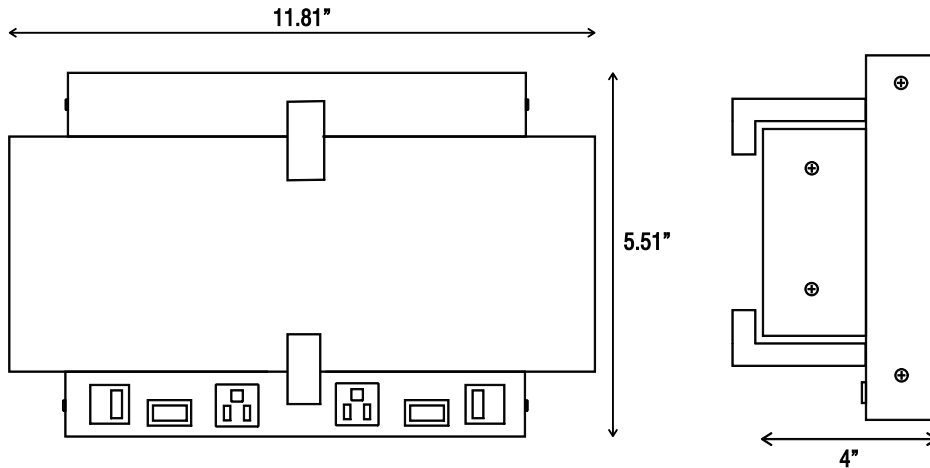

Twin Headboard Light 2xWidth

- | | | | |
|---|--|---|---|
| <ul style="list-style-type: none"> • Finish: Brushed Nickel • Shade: Frosted Acrylic • Socket Type: Integrated LED • Power: 12W High Volt LED • Switch: 1 x Rocker Switch at base • Charging: 1 x USB 2.1A Fast Charge Socket at base • Outlet: 1 x Convenience at base • Connection Type: Hardwired • Material: Metal Body • Certification: ETL Listed | <ul style="list-style-type: none"> • Finish: Brushed Nickel • Shade: Frosted Acrylic • Socket Type: Integrated LED • Power: 12W High Volt LED • Switch: No Rocker Switch at base • Charging: 1 x USB 2.1A Fast Charge Socket at base • Outlet: 1 x Convenience at base • Connection Type: Hardwired • Material: Metal Body • Certification: ETL Listed | <ul style="list-style-type: none"> • Finish: Brushed Nickel • Shade: Frosted Acrylic • Socket Type: Integrated LED • Power: 24W High Volt LED • Switch: 2 x Rocker Switch at base • Charging: 2 x USB 2.1A Fast Charge Socket at base • Outlet: 2 x Convenience at base • Connection Type: Hardwired • Material: Metal Body • Certification: ETL Listed | <ul style="list-style-type: none"> • Finish: Brushed Nickel • Shade: Frosted Acrylic • Socket Type: Integrated LED • Power: 24W High Volt LED • Switch: 2 x Rocker Switch at base • Charging: 2 x USB 2.1A Fast Charge Socket at base • Outlet: 2 x Convenience at base • Connection Type: Hardwired • Material: Metal Body • Certification: ETL Listed |
|---|--|---|---|

Job Name:

Catalog Number:

Type:

HBCUBE | LED CUBE WALL LIGHT

DIMENSIONS

Single Headboard Light

Single Headboard Light Without Switch

Twin Headboard Light

Twin Headboard Light 2xWidth

*DUE TO THE CHANGES OF CONSTANT IMPROVEMENT IN LED TECHNOLOGY, ALL DETAILS ARE SUBJECT TO CHANGE WITHOUT NOTICE. CONSULT FACTORY FOR UP TO DATE INFORMATION.