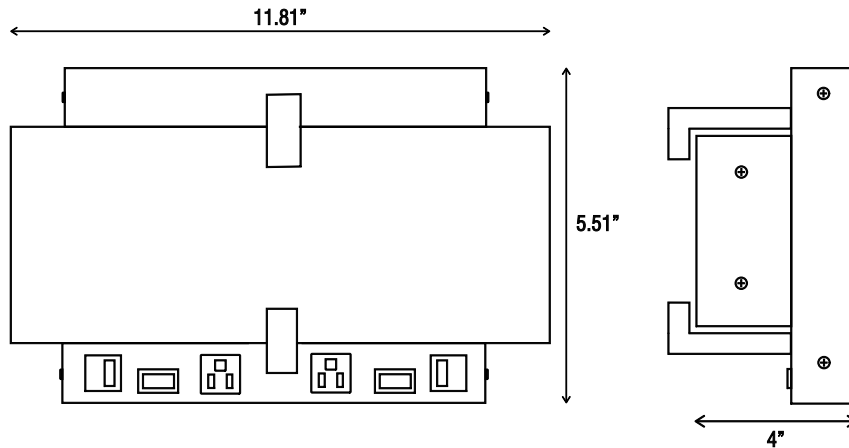

Twin Headboard Light 2xWidth

- | | | | |
|---|--|---|---|
| <ul style="list-style-type: none"> • Finish: Brushed Nickel • Shade: Frosted Acrylic • Socket Type: Integrated LED • Power: 12W High Volt LED • Switch: 1 x Rocker Switch at base • Charging: 1 x USB 2.1A Fast Charge Socket at base • Outlet: 1 x Convenience at base • Connection Type: Hardwired • Material: Metal Body • Certification: ETL Listed | <ul style="list-style-type: none"> • Finish: Brushed Nickel • Shade: Frosted Acrylic • Socket Type: Integrated LED • Power: 12W High Volt LED • Switch: No Rocker Switch at base • Charging: 1 x USB 2.1A Fast Charge Socket at base • Outlet: 1 x Convenience at base • Connection Type: Hardwired • Material: Metal Body • Certification: ETL Listed | <ul style="list-style-type: none"> • Finish: Brushed Nickel • Shade: Frosted Acrylic • Socket Type: Integrated LED • Power: 24W High Volt LED • Switch: 2 x Rocker Switch at base • Charging: 2 x USB 2.1A Fast Charge Socket at base • Outlet: 2 x Convenience at base • Connection Type: Hardwired • Material: Metal Body • Certification: ETL Listed | <ul style="list-style-type: none"> • Finish: Brushed Nickel • Shade: Frosted Acrylic • Socket Type: Integrated LED • Power: 24W High Volt LED • Switch: 2 x Rocker Switch at base • Charging: 2 x USB 2.1A Fast Charge Socket at base • Outlet: 2 x Convenience at base • Connection Type: Hardwired • Material: Metal Body • Certification: ETL Listed |
|---|--|---|---|

Job Name:

Catalog Number:

Type:

HBCUBE | LED CUBE WALL LIGHT

DIMENSIONS

Single Headboard Light

Single Headboard Light Without Switch

Twin Headboard Light