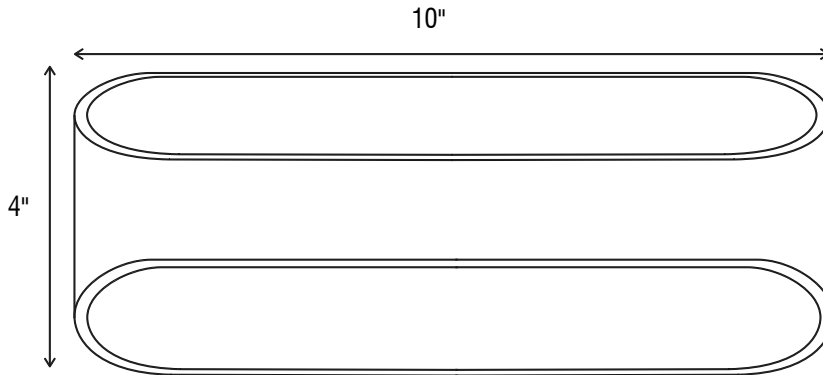

Job Name:

Catalog Number:

Type:

CLBYMT | BAYMONT CORRIDOR LIGHT

PRODUCT IMAGE

- **Finish:** White
- **Body Material:** High Quality Aluminum + Polycarbonate
- **Input:** 120V/60Hz
- **Power:** 10W | 15W High Volt LED, 6500K
- **Connection Type:** Hardwire Connection
- **Dimensions:** 10" W x 4" H x 4" D
- **Certification:** UL Listed Control Gear
- **Warranty:** 3 Years

DIMENSIONS

ORDERING INFORMATION

EXAMPLE ORDERING NUMBER : CLBYMT-ND-120-10-WH-WH

Family	Dimming	Input	Power / Lumens / CCT	Finish - Outer	Finish - Inner	Options
CLBYMT	D - Dimming	120 - 120V	10 - 10W, 800LM, 6500K	WH - White	WH - White	Blank - Not required
	ND - Non-Dimming	277 - 277V	15 - 15W, 1200LM, 6500K			
		UNV - Universal				